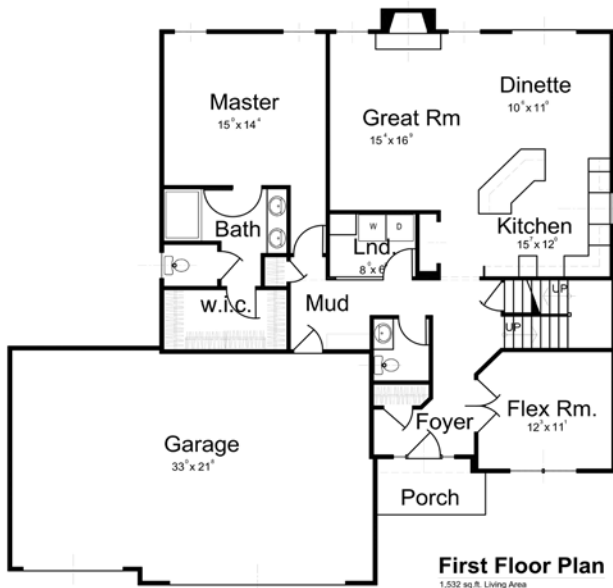

Berkshire

Berkshire - 2,050 sq. ft.

- Two Story Home
- 3 Bedroom
- 2 - 1/2 Baths
- 3 Car Garage

The above home design is an artist's concept. For full details see Rea Custom Homes standards features and full set of building plans. Plans are property of Rea Custom Homes and are subject to change without notice.