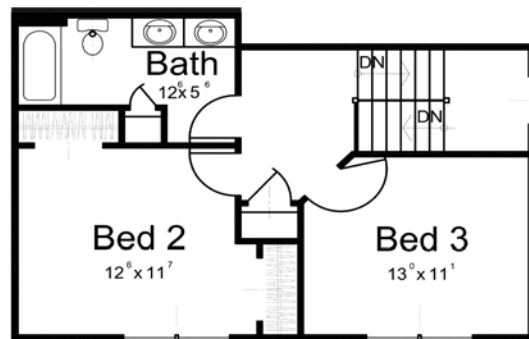

Berkshire

Berkshire - 2,050 sq. ft.

- Two Story Home
- 3 Bedroom
- 2 - 1/2 Baths
- 3 Car Garage

The above home design is an artist's concept. For full details see Rea Custom Homes standards features and full set of building plans. Plans are property of Rea Custom Homes and are subject to change without notice.