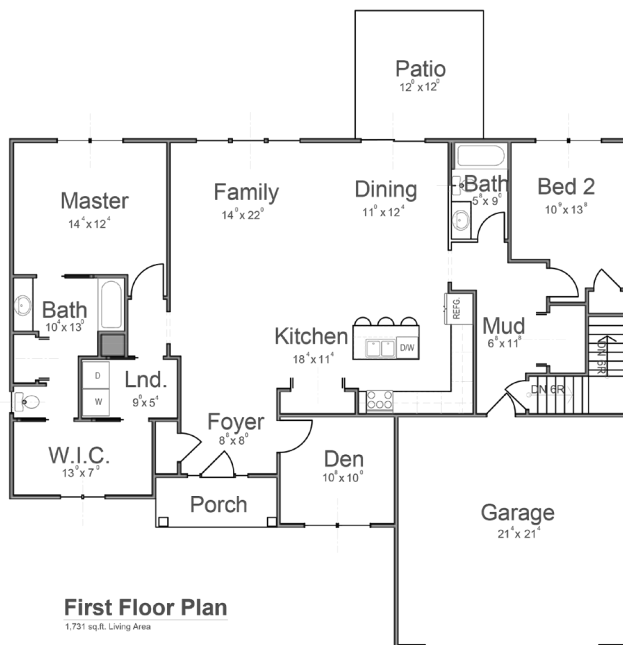

New Haven

New Haven - 1,731 sq.ft.

- 1 Story Home
- 2 Bedroom
- 2 Bath
- 2 Car Garage

The above home design is an artist's concept. For full details see Rea Custom Homes standards features and full set of building plans. Plans are property of Rea Custom Homes and are subject to change without notice.