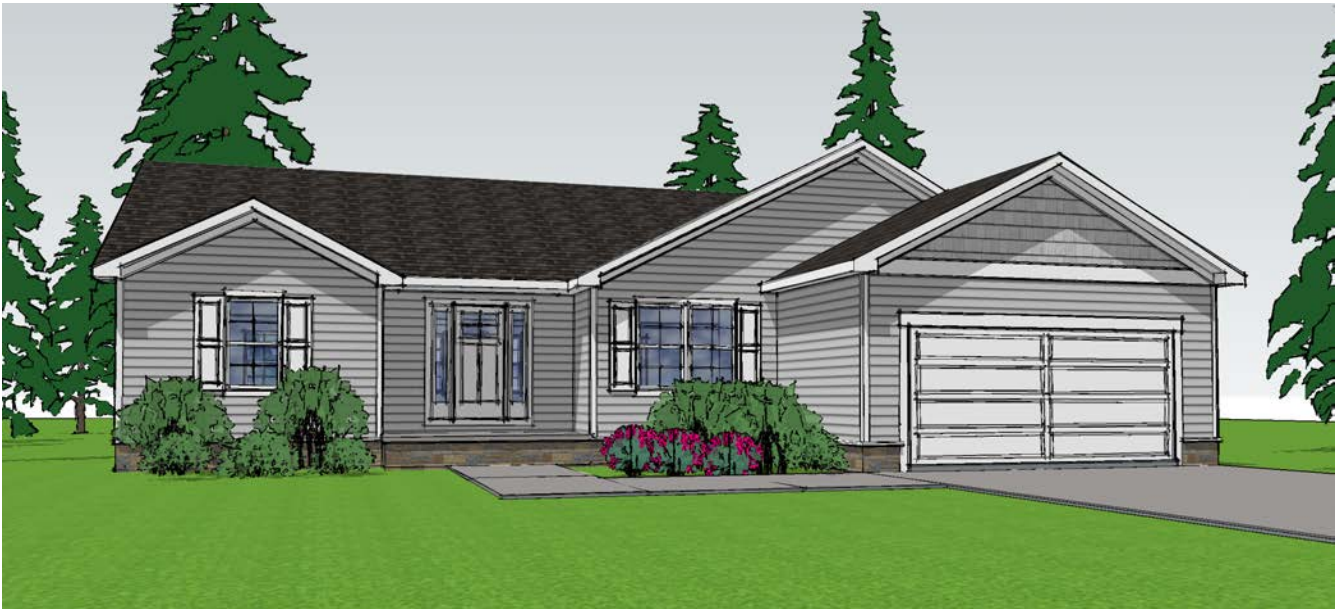

New Haven

New Haven - 1,731 sq.ft.

- 1 Story Home
- 2 Bedroom
- 2 Bath
- 2 Car Garage

The above home design is an artist's concept. For full details see Rea Custom Homes standards features and full set of building plans. Plans are property of Rea Custom Homes and are subject to change without notice.

Some items shown may be optional. See builder's plans and specifications for final details included.

We can modify this plan to meet your needs and show you what it looks like in full 3D. Contact us today for a consultation.