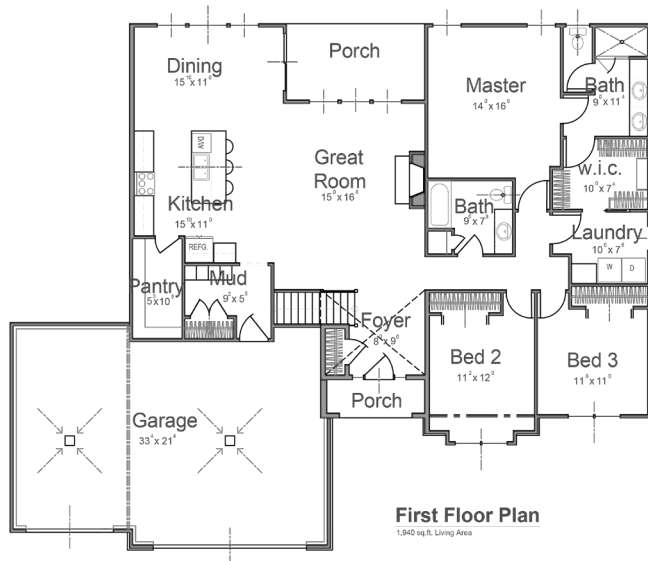

Bristol II

Optional Half Bath

Bristol II - 1,940 sq. ft.

- 1 Story Home
- 3 Bedroom
- 2 Baths
- 3 Car Garage

The above home design is an artist's concept. For full details see Rea Custom Homes standards features and full set of building plans. Plans are property of Rea Custom Homes and are subject to change without notice.