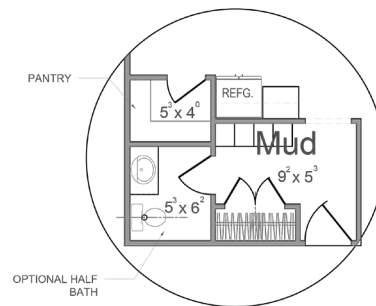

Bristol II

Optional Half Bath

Bristol II - 1,940 sq. ft.

- 1 Story Home
- 3 Bedroom
- 2 Baths
- 3 Car Garage

The above home design is an artist's concept. For full details see Rea Custom Homes standards features and full set of building plans. Plans are property of Rea Custom Homes and are subject to change without notice.