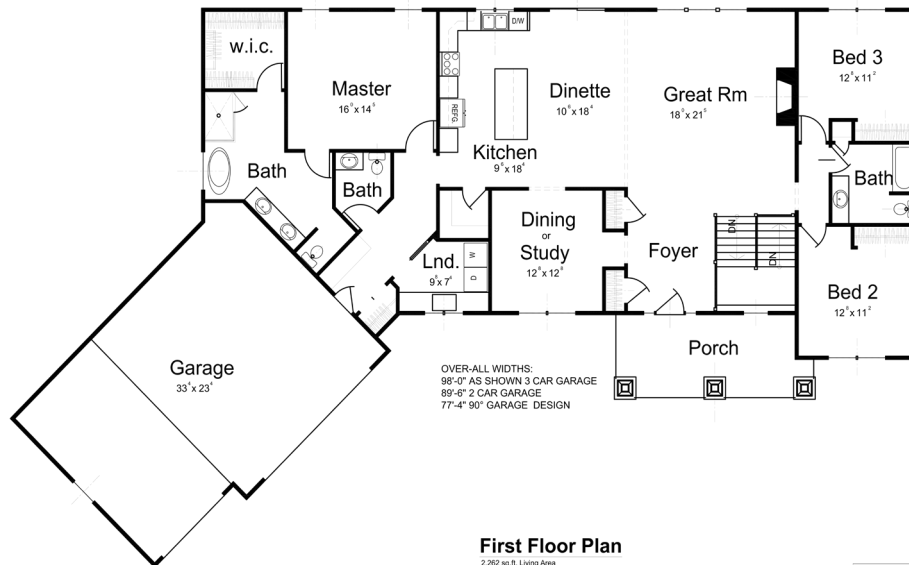

Grand Isle

Grand Isle - 2,081 sq.ft.

- 1 Story Home
- 3 Bedroom
- 2 - 1/2 Baths
- 3 Car Garage

The above home design is an artist's concept. For full details see Rea Custom Homes standards features and full set of building plans. Plans are property of Rea Custom Homes and are subject to change without notice.