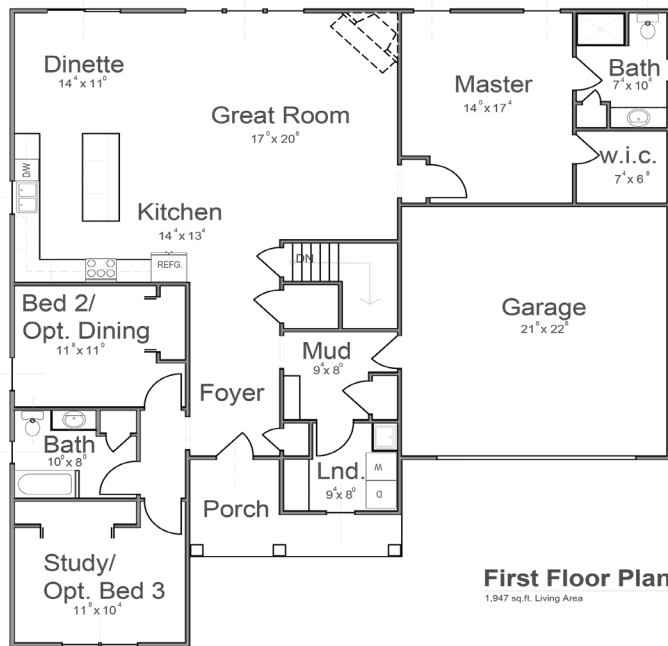

Hartford

Hartford - 1,947 sq.ft.

- 1 Story Home
- 3 Bedroom
- 2 Bath
- 2 Car Garage

The above home design is an artist's concept. For full details see Rea Custom Homes standards features and full set of building plans. Plans are property of Rea Custom Homes and are subject to change without notice.