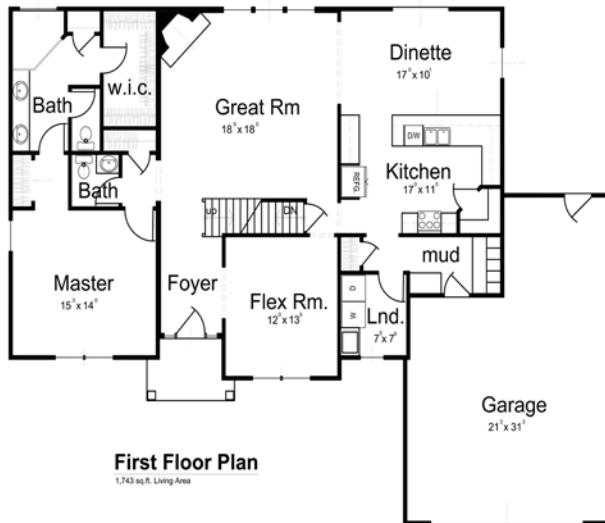

Nantucket

Nantucket - 2,448 sq. ft.

- Two Story Home
- 4 Bedroom
- 2 - 1/2 Baths
- 2 Car Garage

The above home design is an artist's concept. For full details see Rea Custom Homes standards features and full set of building plans. Plans are property of Rea Custom Homes and are subject to change without notice.