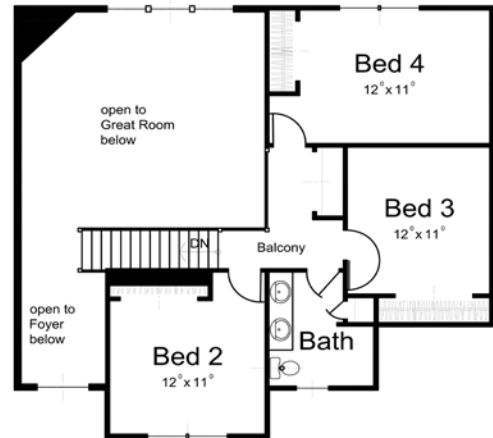

Nantucket

Nantucket - 2,448 sq. ft.

- Two Story Home
- 4 Bedroom
- 2 - 1/2 Baths
- 2 Car Garage

The above home design is an artist's concept. For full details see Rea Custom Homes standards features and full set of building plans. Plans are property of Rea Custom Homes and are subject to change without notice.