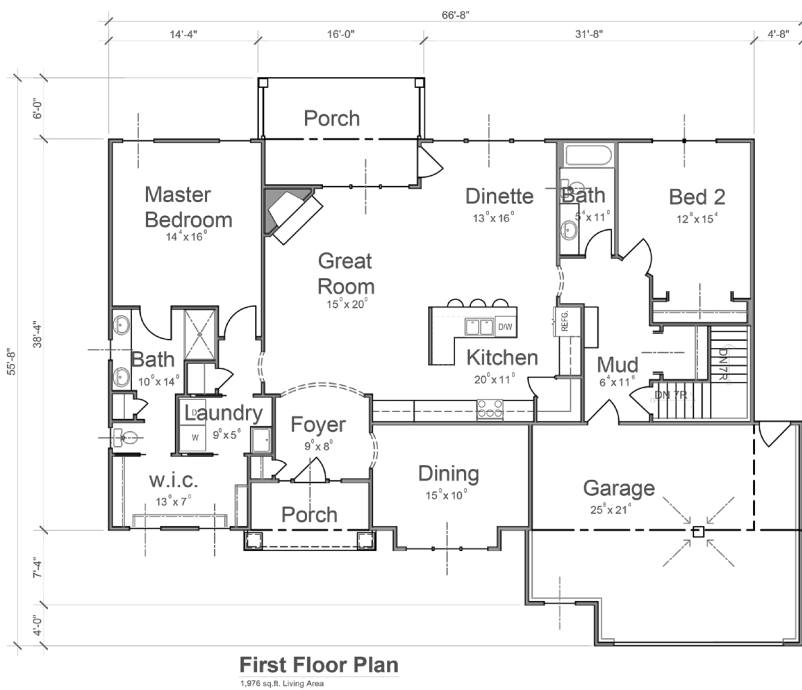

New Haven II

New Haven II - 1,976 square feet

- 1 Story Home
- 2 Bedroom
- 2 Bath
- 2 Car Garage

The above home design is an artist's concept. For full details see Rea Custom Homes standards features and full set of building plans. Plans are property of Rea Custom Homes and are subject to change without notice.

Some items shown may be optional. See builder's plans and specifications for final details included.

We can modify this plan to meet your needs and show you what it looks like in full 3D. Contact us today for a consultation.