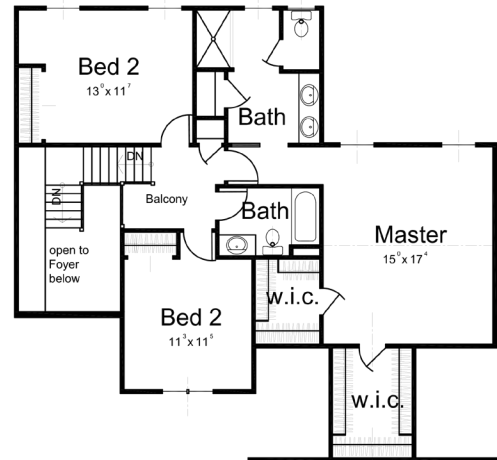

Sheffield

Sheffield - 2,134 sq.ft.

- 2 Story Home
- 3 Bedroom
- 2 - 1/2 Baths
- 2 Car Garage

The above home design is an artist's concept. For full details see Rea Custom Homes standards features and full set of building plans. Plans are property of Rea Custom Homes and are subject to change without notice.