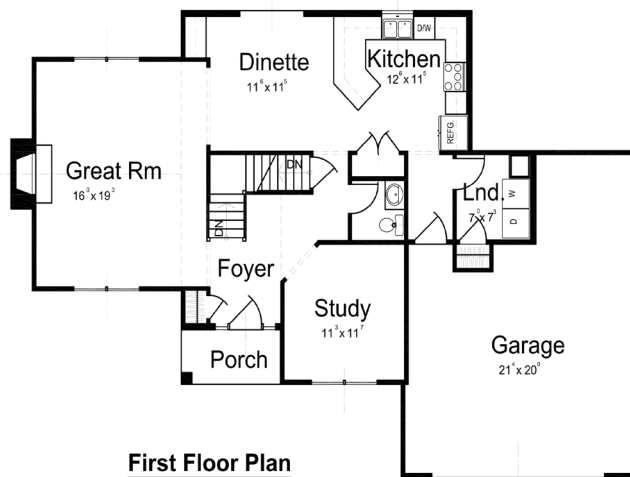

Sheffield

Sheffield - 2,134 sq.ft.

- 2 Story Home
- 3 Bedroom
- 2 - 1/2 Baths
- 2 Car Garage

The above home design is an artist's concept. For full details see Rea Custom Homes standards features and full set of building plans. Plans are property of Rea Custom Homes and are subject to change without notice.