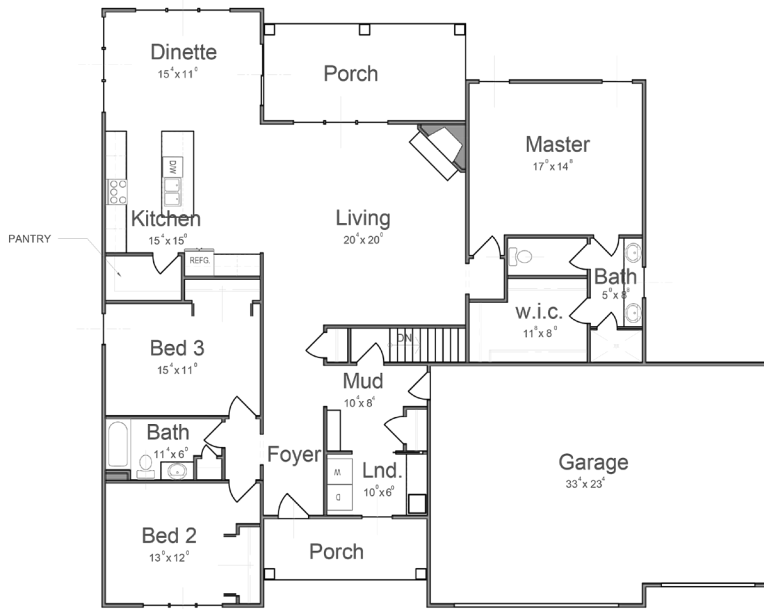

# Somerset

**First Floor Plan**  
2,119 sq.ft. Living Area

Somerset - 2,119 square feet

- 1 Story Home
- 3 Bedroom
- 2 Bath
- 3 Car Garage

The above home design is an artist's concept. For full details see Rea Custom Homes standards features and full set of building plans. Plans are property of Rea Custom Homes and are subject to change without notice.