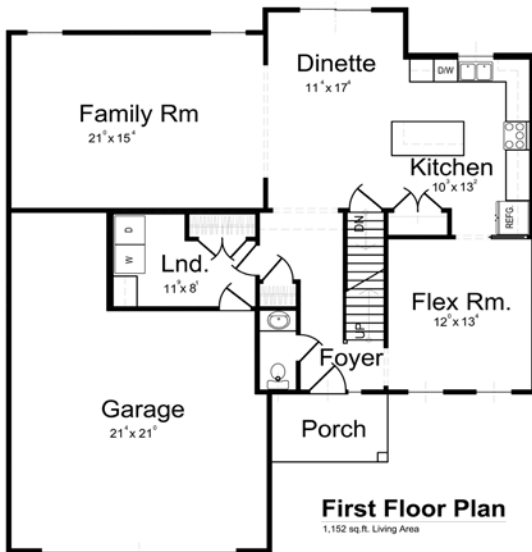

Westport

Westport - 2,299 sq.ft.

- 2 Story Home
- 3 Bedroom
- 2 - 1/2 Baths
- 2 Car Garage

The above home design is an artist's concept. For full details see Rea Custom Homes standards features and full set of building plans. Plans are property of Rea Custom Homes and are subject to change without notice.