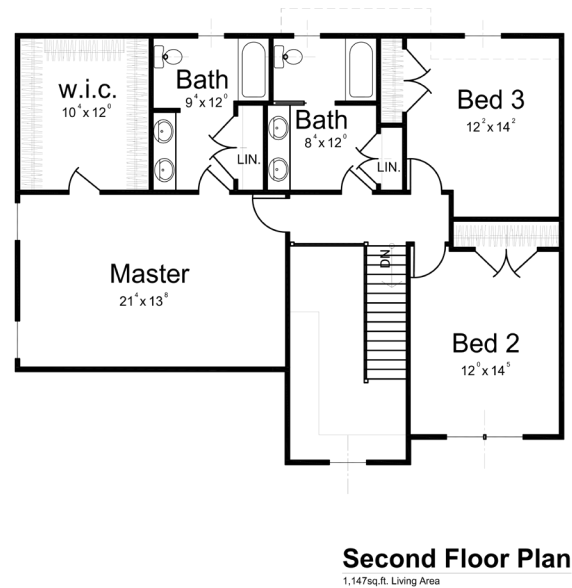

Westport

Westport - 2,299 sq.ft.

- 2 Story Home
- 3 Bedroom
- 2 - 1/2 Baths
- 2 Car Garage

The above home design is an artist's concept. For full details see Rea Custom Homes standards features and full set of building plans. Plans are property of Rea Custom Homes and are subject to change without notice.