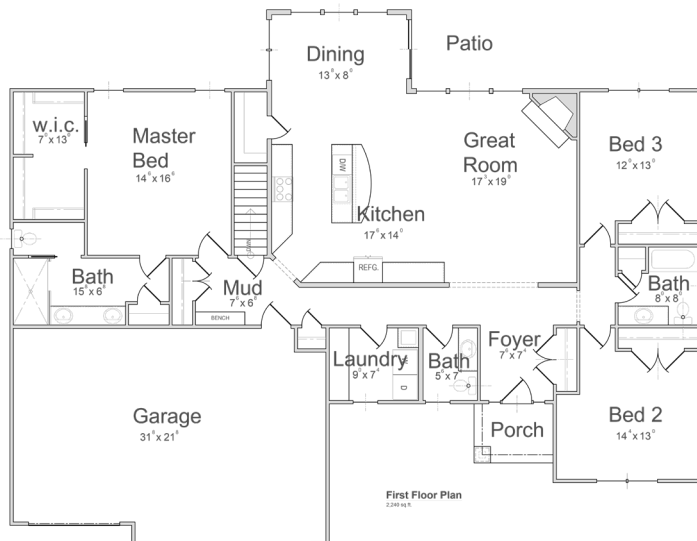

Stockbridge

Stockbridge - 2,240 square feet

- Split Bedroom Ranch
- 2.5 Baths
- Designed for Aging-in-Place
- Barrier Free Shower
- Large Bedrooms
- 10ft. Ceiling in Great Room, Kitchen, and Dining

The above home design is an artist's concept. For full details see Rea Custom Homes standards features and full set of building plans. Plans are property of Rea Custom Homes and are subject to change without notice.