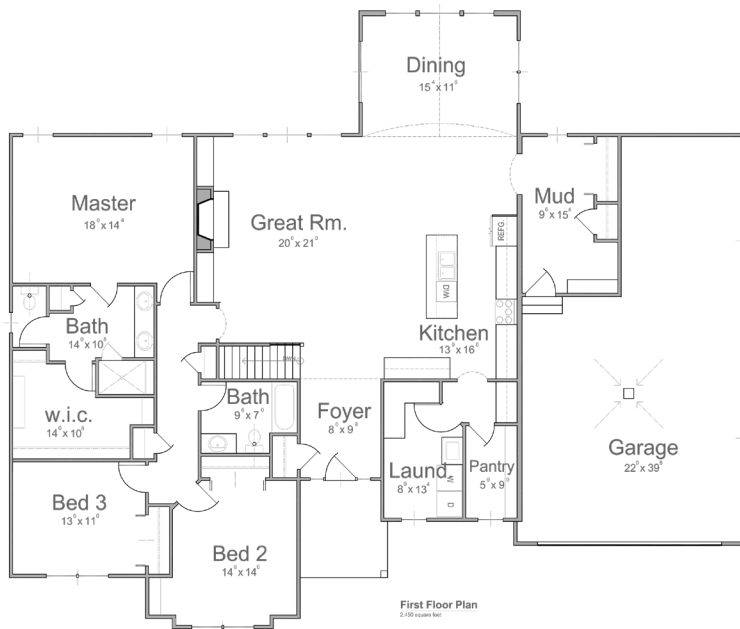

Portsmouth

Portsmouth - 2,450 sq.ft.

- 3 Bedroom
- 2 Baths
- 2 Car Garage with Storage

The above home design is an artist's concept. For full details see Rea Custom Homes standards features and full set of building plans. Plans are property of Rea Custom Homes and are subject to change without notice.