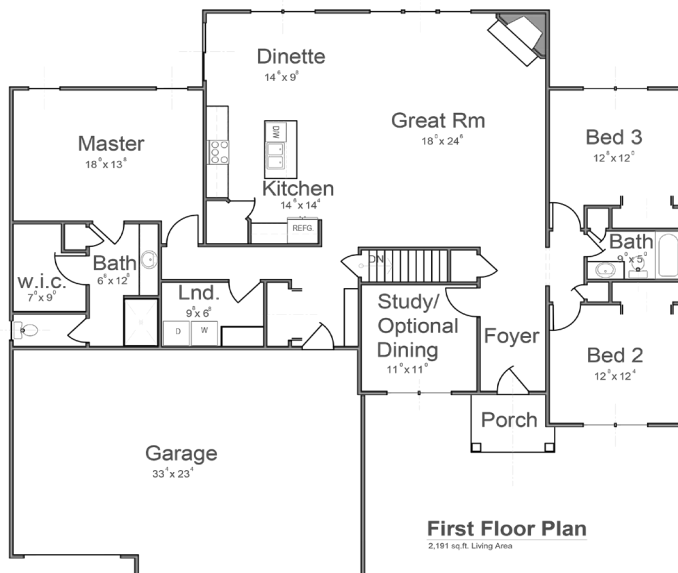

Fairfield II

Fairfield II - 2,191 sq.ft.

- 1 Story Home
- 3 Bedroom
- 2 Bath
- 3 Car Garage

The above home design is an artist's concept. For full details see Rea Custom Homes standards features and full set of building plans. Plans are property of Rea Custom Homes and are subject to change without notice.